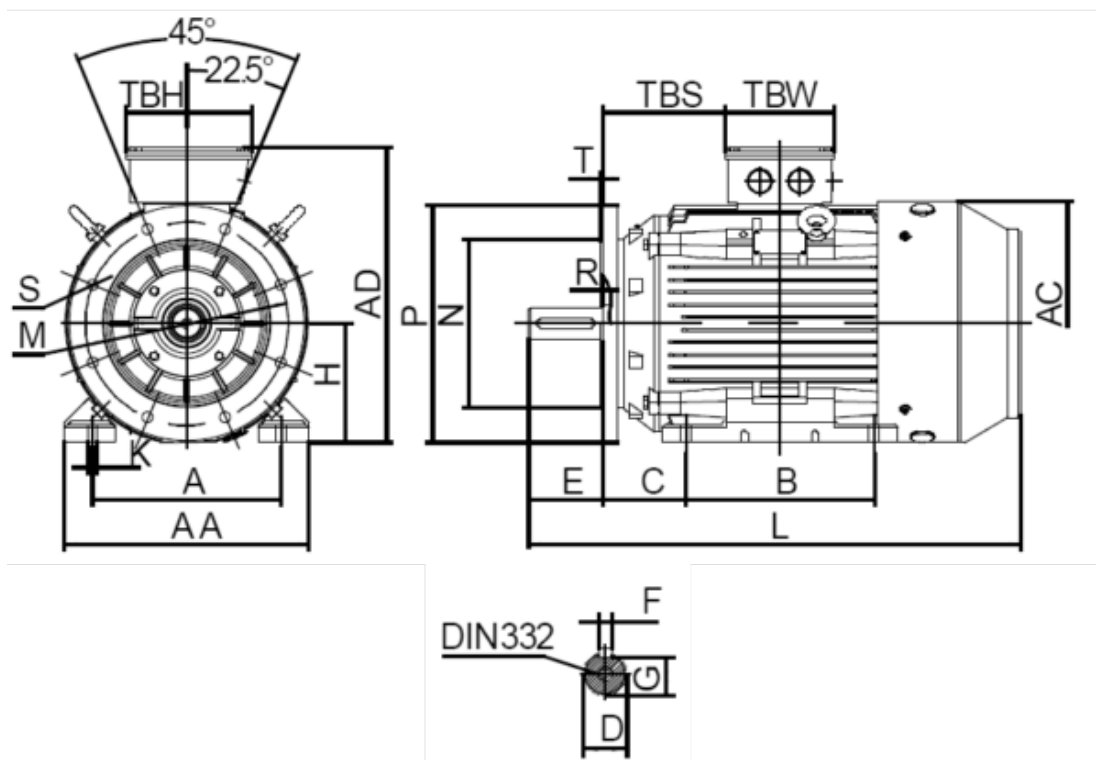

# Data Sheet

Article number: 250303700427

Description: Kleedrive T3C 225S-4 37.0KW 1400 rpm  
3x400/690V 50HZ IP55 B35 Eff=93,9%

## Measures

|           |           |           |
|-----------|-----------|-----------|
| A = 356   | F = 18    | TBW = 186 |
| AA = 440  | G = 53    |           |
| AC = Ø459 | H = 225   |           |
| AD = 558  | HD = 333  |           |
| B = 286   | K = Ø19   |           |
| C = 149   | L = 810   |           |
| D = Ø60   | TBH = 233 |           |
| E = 140   | TBS = 199 |           |